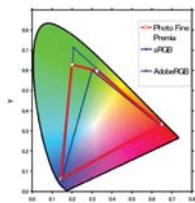

Photo Fine Premia Technology with 4-Colour Filter LCD

Review your digital images with absolute clarity on the large 4" LCD just as you captured them. Epson's unique Photo Fine Premia technology, a 4-colour filter system, faithfully renders and displays dedicated colours like emerald and yellowish green and extends the range of red and blue tones for richer colour expression on screen.

Conventional LCD

3 colours per pixel

Photo Fine Premia LCD

4 colours per pixel

By embedding 4-colour elements within one pixel, Photo Fine Premia delivers colour accuracy that is superior to 3-colour pixel LCDs

AdobeRGB gamut utilisation of up to 94%

Photo Fine Premia technology covers up to a remarkable 94% of AdobeRGB colour gamut, displaying images the way they were meant to be seen, as they were originally captured.

With a wider LCD viewing angle, images remain clear and do not change when viewed from all angles.

NEW Technology Photo Fine Premia

Faster Transfer Speed, High HDD Capacity for Efficiency and Productivity